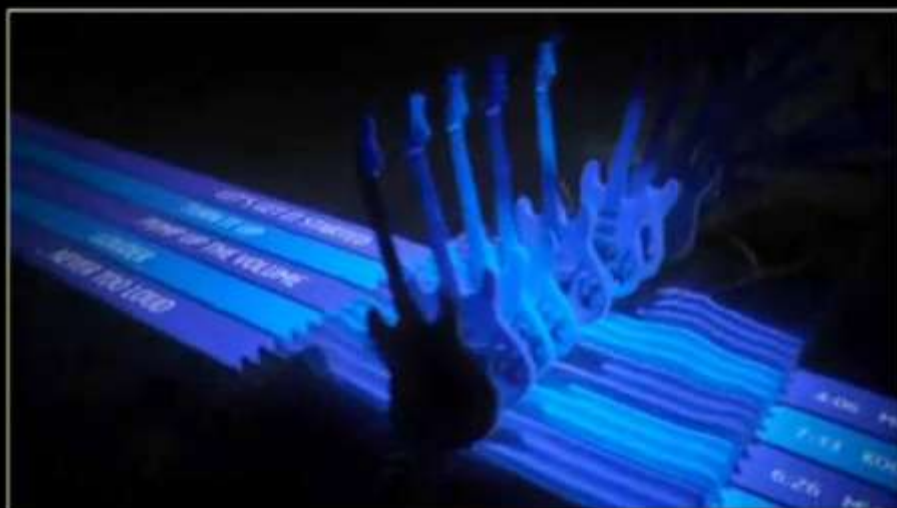

ARTEM

SPY BUGGY INVENTION FOR CHILDREN'S TV SHOW.

FIBREGLASS BODY AND PAINT WORK

STAR-SHAPED LOG FOR 'KIA SOUL: A NEW SHAPE' ADVERT.

MDF PANEL STRUCTURE WITH BODY FILLER, PAINT AND REAL TREE BARK AND MOSS.

LENGTH: 600MM

ARTEM

MARGARET PLUNKETT

NOKIA 5800 MOBILE PHONE

WORKED IN A TEAM TO PREPARE AND APPLY WHITE PAINT TO VARIOUS MUSICAL INSTRUMENTS WHICH WERE MOVED PAST A PROJECTOR AND CAMERA. FILMED FOR A NOKIA MOBILE PHONE TV ADVERT

MARGARET PLUNKETT

ARTEM

JOHN RICHMOND WINDOW DISPLAY

WORKED IN A TEAM TO MOULD A FULL-SCALE SKELETON ARM AND SKULL. FASTCAST ARMS AND ROTOCAST SKULLS WITH FIXTURES ADDED TO SUPPORT THE ADVERTISED RINGS AND SUNGLASSES