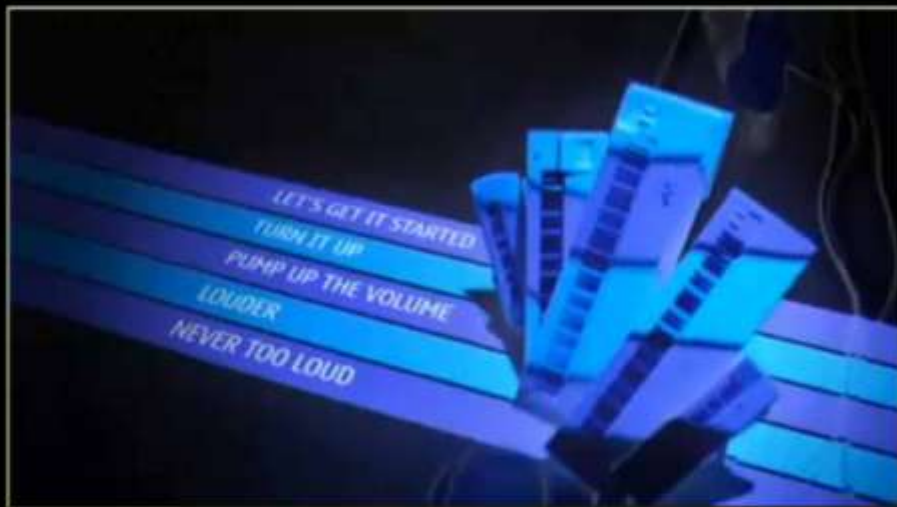

ARTEM

SPY BUGGY INVENTION FOR CHILDREN'S TV SHOW.

FIBREGLASS BODY AND PAINT WORK

STAR-SHAPED LOG FOR 'KIA SOUL: A NEW SHAPE' ADVERT.

MDF PANEL STRUCTURE WITH BODY FILLER, PAINT AND REAL TREE BARK AND MOSS.

LENGTH: 600MM

ARTEM

MARGARET PLUNKETT

NOKIA 5800 MOBILE PHONE

WORKED IN A TEAM TO PREPARE AND APPLY WHITE PAINT TO VARIOUS MUSICAL INSTRUMENTS WHICH WERE MOVED PAST A PROJECTOR AND CAMERA. FILMED FOR A NOKIA MOBILE PHONE TV ADVERT

MARGARET PLUNKETT

ARTEM

JOHN RICHMOND WINDOW DISPLAY

WORKED IN A TEAM TO MOULD A FULL-SCALE SKELETON ARM AND SKULL. FASTCAST ARMS AND ROTOCAST SKULLS WITH FIXTURES ADDED TO SUPPORT THE ADVERTISED RINGS AND SUNGLASSES